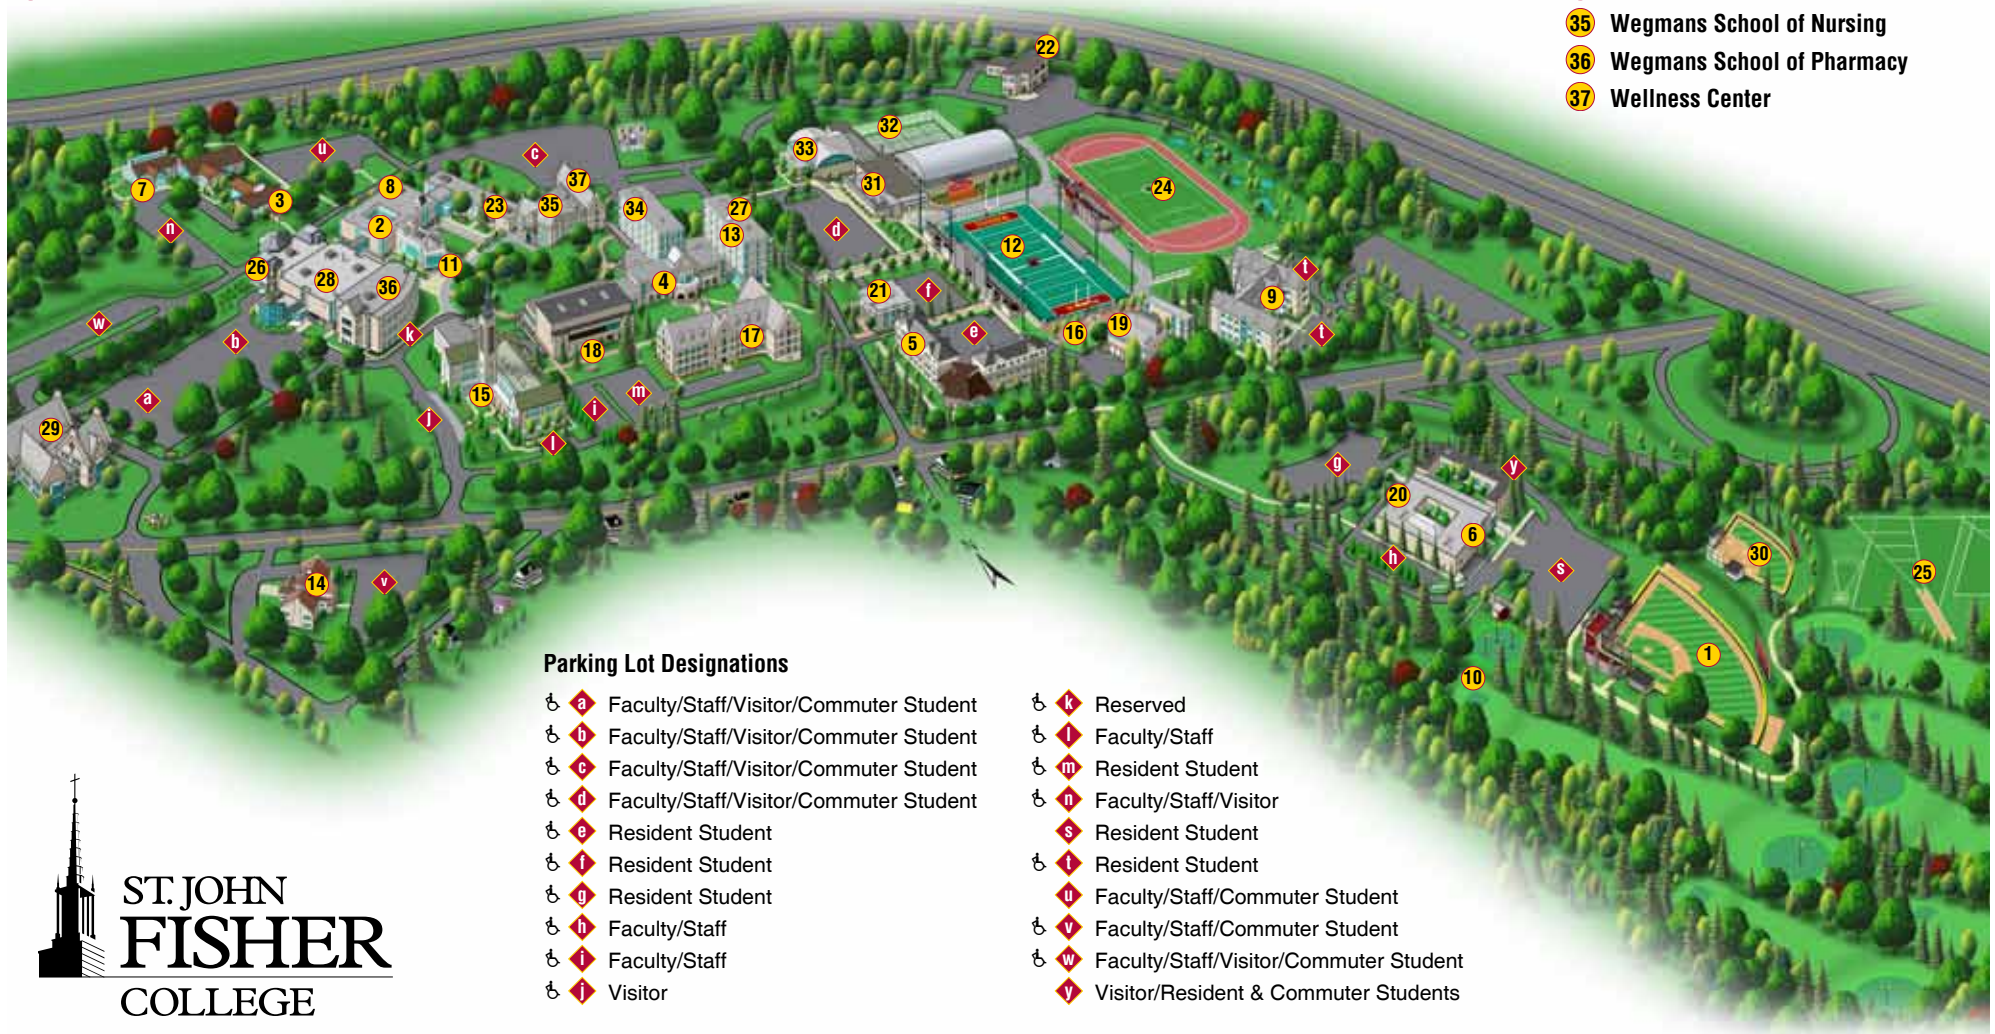

- 1 Baseball Field-Dugan Yard
- 2 Basil Hall
- 3 Birmingham Cottage
- 4 Campus Center
- 5 Dorsey Hall
- 6 Early Learning Center
- 7 Elaine P. Wilson Pavilion
- 8 Fay Building
- 9 Founders Hall

- 10 Golf Course
- 11 Golisano Academic Gateway
- 12 Growney Stadium
- 13 Haffey Hall
- 14 James S. Alesi Academic Center
- 15 Kearney Hall
- 16 Keating Terrace
- 17 Keough Hall

- 18 Lavery Library
- 19 Michaelhouse Complex
- 20 Murphy Hall
- 21 Murray Hall
- 22 Facilities Building
- 23 Pioch Hall
- 24 Polisseni Track and Field Complex
- 25 Practice Fields

- 26 Ralph C. Wilson, Jr. Building
- 27 Safety and Security
- 28 Skalny Science Center
- 29 Skalny Welcome Center
- 30 Softball Field
- 31 Student Life Center
- 32 Tennis Courts
- 33 Varsity Gym
- 34 Ward Hall
- 35 Wegmans School of Nursing
- 36 Wegmans School of Pharmacy
- 37 Wellness Center

Parking Lot Designations

- | | |
|--|--|
| ♣ a Faculty/Staff/Visitor/Commuter Student | ♣ k Reserved |
| ♣ b Faculty/Staff/Visitor/Commuter Student | ♣ l Faculty/Staff |
| ♣ c Faculty/Staff/Visitor/Commuter Student | ♣ m Resident Student |
| ♣ d Faculty/Staff/Visitor/Commuter Student | ♣ n Faculty/Staff/Visitor |
| ♣ e Resident Student | ♣ s Resident Student |
| ♣ f Resident Student | ♣ t Resident Student |
| ♣ g Resident Student | ♣ u Faculty/Staff/Commuter Student |
| ♣ h Faculty/Staff | ♣ v Faculty/Staff/Commuter Student |
| ♣ i Faculty/Staff | ♣ w Faculty/Staff/Visitor/Commuter Student |
| ♣ j Visitor | ♣ y Visitor/Resident & Commuter Students |