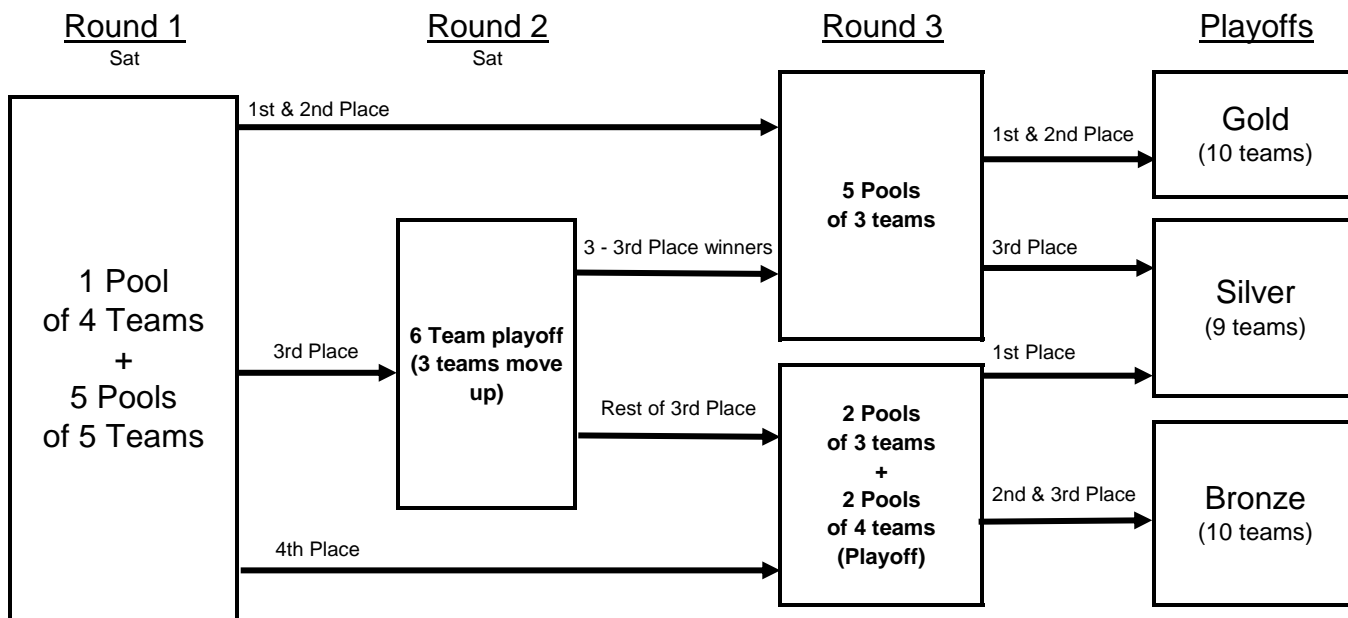

Rochester Can-Am 2017

For ages 18

Sat Play Site: Main St Armory

For ages 17

Sat Play Sites: Nazareth College and St John Fisher College

Rochester Can-Am 2017

For ages 16

Sat Play Site: Pinnacle Athletics Campus

For ages 15

Sat Play Site: Your Sports Depot

Rochester Can-Am 2017

For ages 14

Sat Play Site: Gates-Chili HS ** 1 pm start **