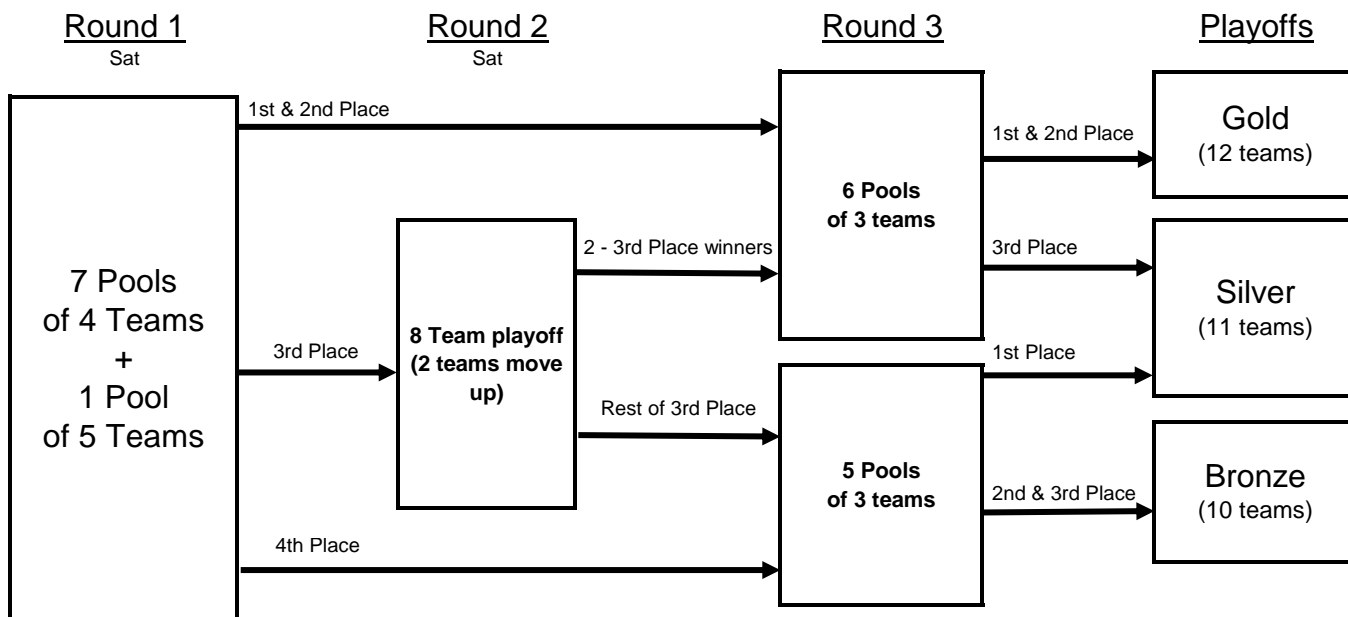

Rochester Can-Am 2017

For ages 18

Sat Play Site: Main St Armory

For ages 17

Sat Play Sites: Nazareth College and St John Fisher College

Rochester Can-Am 2017

For ages 16

Sat Play Site: Pinnacle Athletics Campus

For ages 15

Sat Play Site: Your Sports Depot

Rochester Can-Am 2017

For ages 14

Sat Play Site: Gates-Chili HS ** 1 pm start **