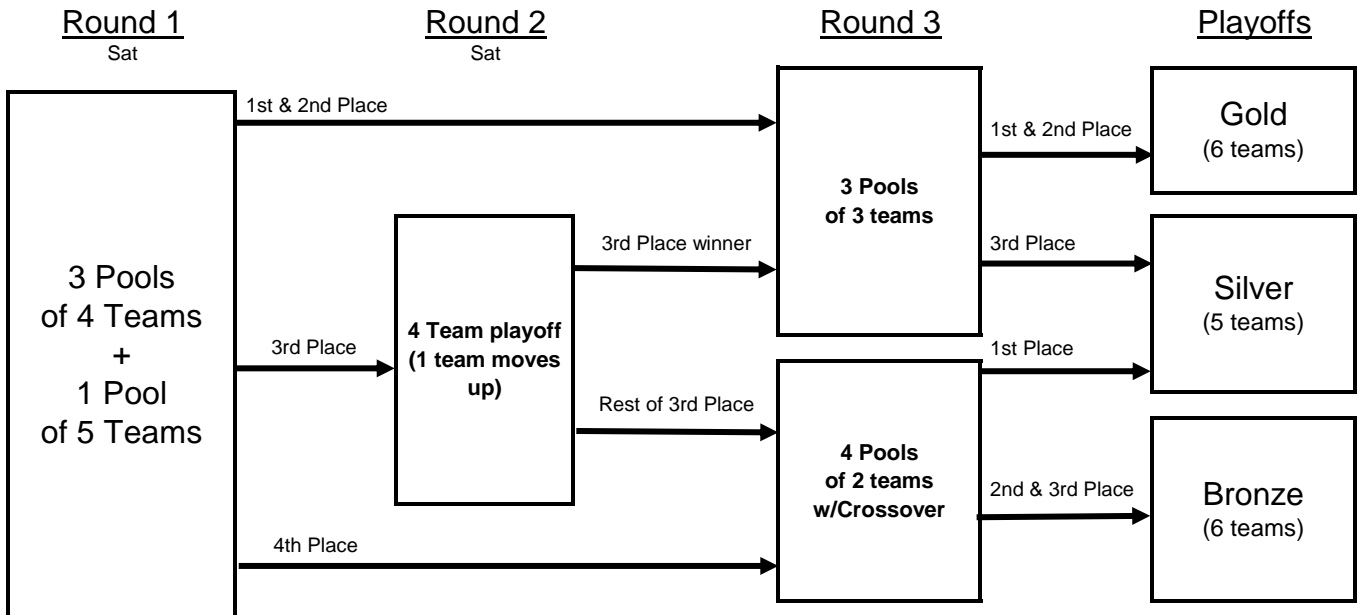

Rochester Can-Am 2017

For ages 18

Sat Play Site: Main St Armory

For ages 17

Sat Play Sites: Nazareth College and St John Fisher College

Rochester Can-Am 2017

For ages 16

Sat Play Site: Pinnacle Athletics Campus

For ages 15

Sat Play Site: Your Sports Depot

Rochester Can-Am 2017

For ages 14

Sat Play Site: Gates-Chili HS ** 1 pm start **