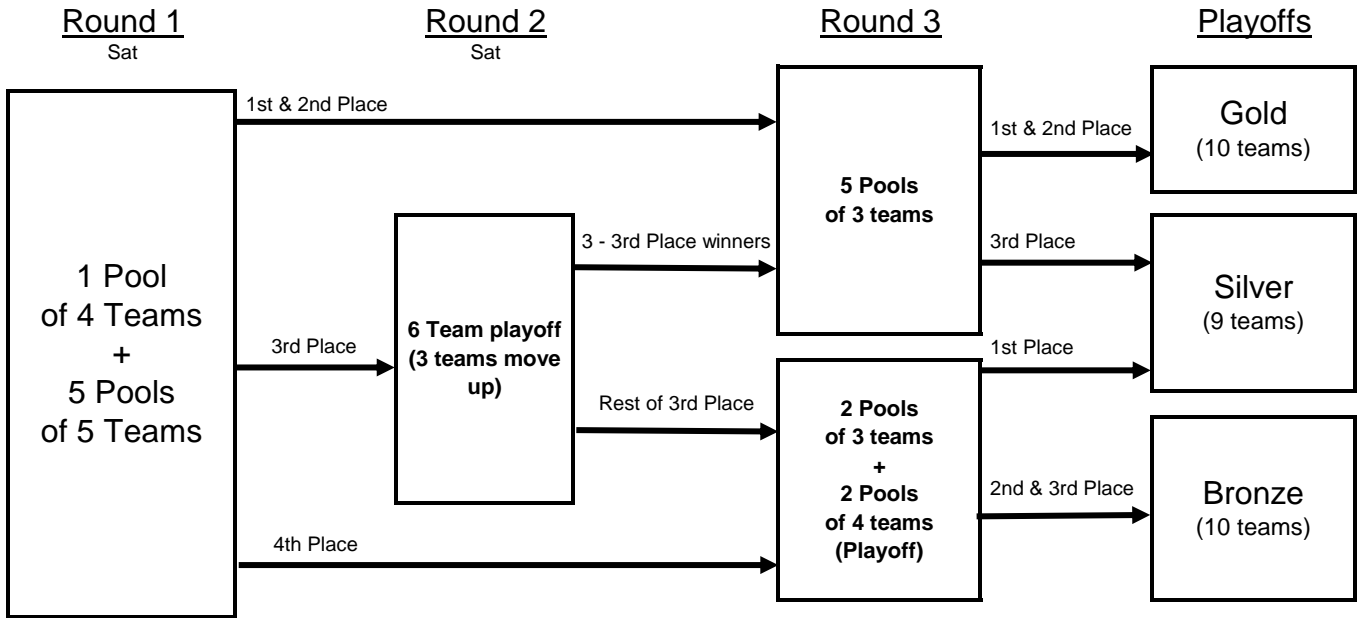

Rochester Can-Am 2017

For ages 18

Sat Play Site: Main St Armory

For ages 17

Sat Play Sites: Nazareth College and St John Fisher College

Rochester Can-Am 2017

For ages 16

Sat Play Site: Pinnacle Athletics Campus

For ages 15

Sat Play Site: Your Sports Depot

Rochester Can-Am 2017

For ages 14

Sat Play Site: Gates-Chili HS ** 1 pm start **