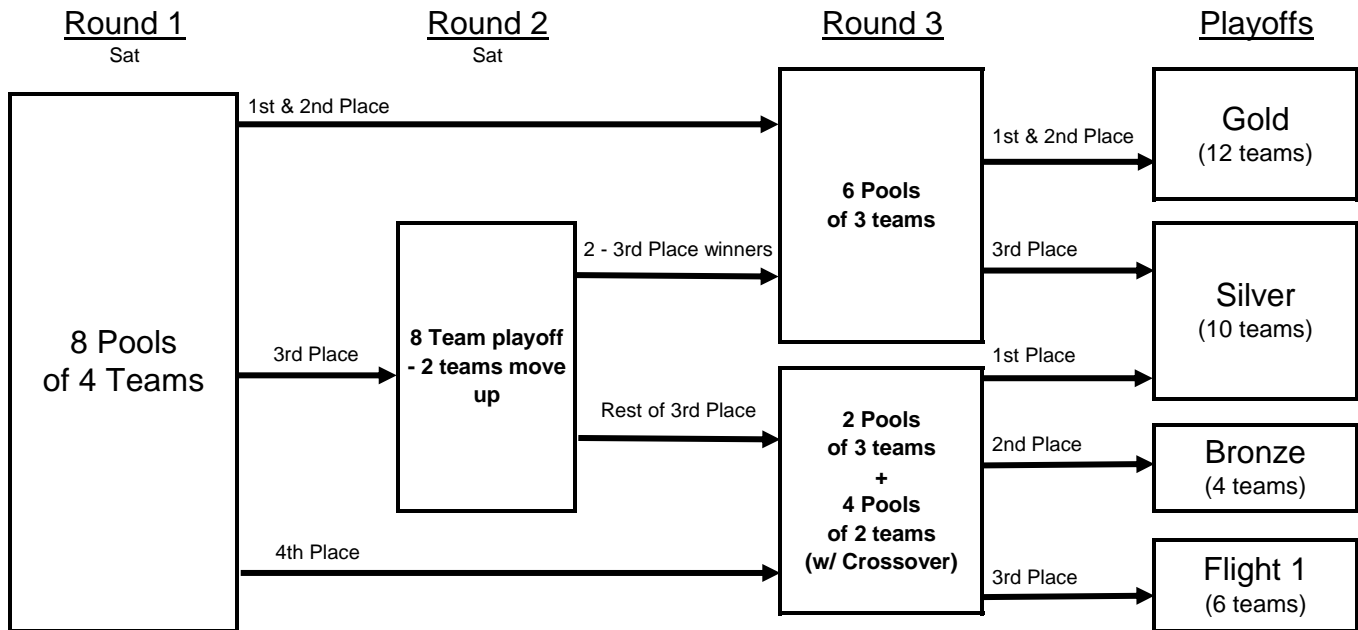

## For ages 18

Sat Play Site: Main St Armory

Sun Play Sites: Main St Armory, East HS, Pittsford Sutherland HS

## For ages 17

Sat Play Sites: St John Fisher College & Tri-County Sports Complex (TCSC)

Sun Play Sites: Nazareth College & St John Fisher College