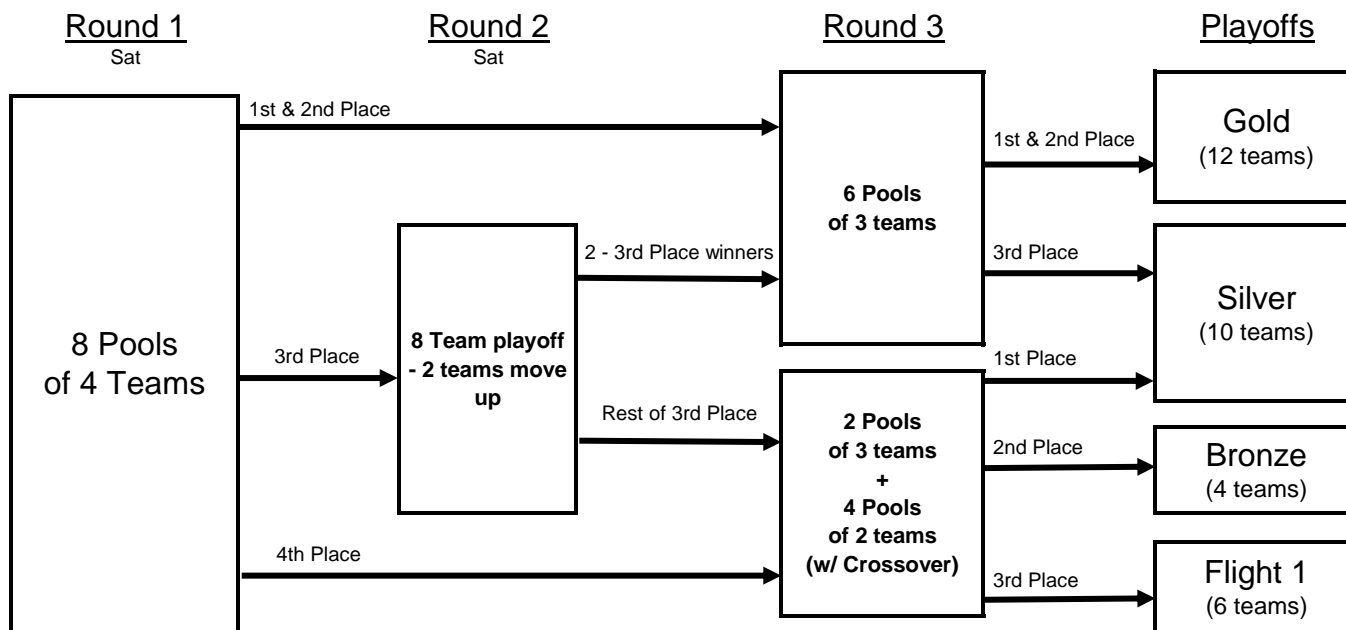

Rochester Can-Am 2018

For ages 16

Sat Play Site: Pinnacle Athletics Campus

Sun Play Sites: Pinnacle Athletics Campus & Victor HS