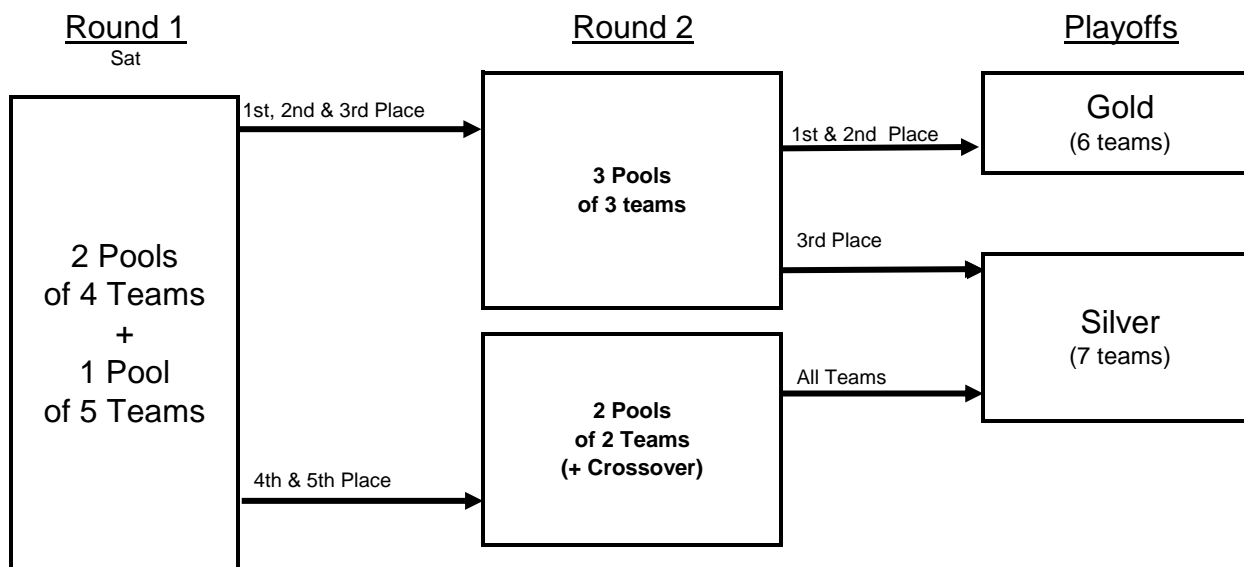

## For ages 16

Sat Play Site: Pinnacle Athletics Campus

Sun Play Sites: Pinnacle Athletics Campus & Victor HS

## For ages 15

Sat & Sun Play Site: Tri-County Sports Complex (TCSC)