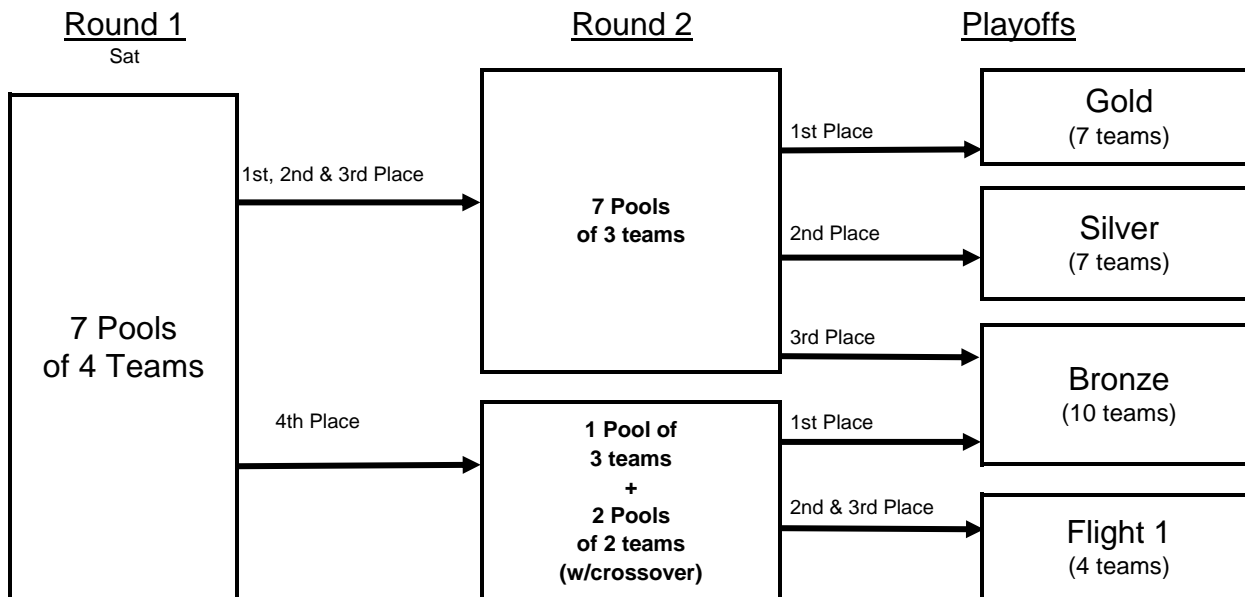

## For ages 18

Sat Play Site: Main St Armory

Sun Play Sites: Main St Armory, East HS, Pittsford Sutherland HS

## For ages 17

Sat Play Sites: St John Fisher College & Tri-County Sports Complex (TCSC)

Sun Play Sites: Nazareth College & St John Fisher College