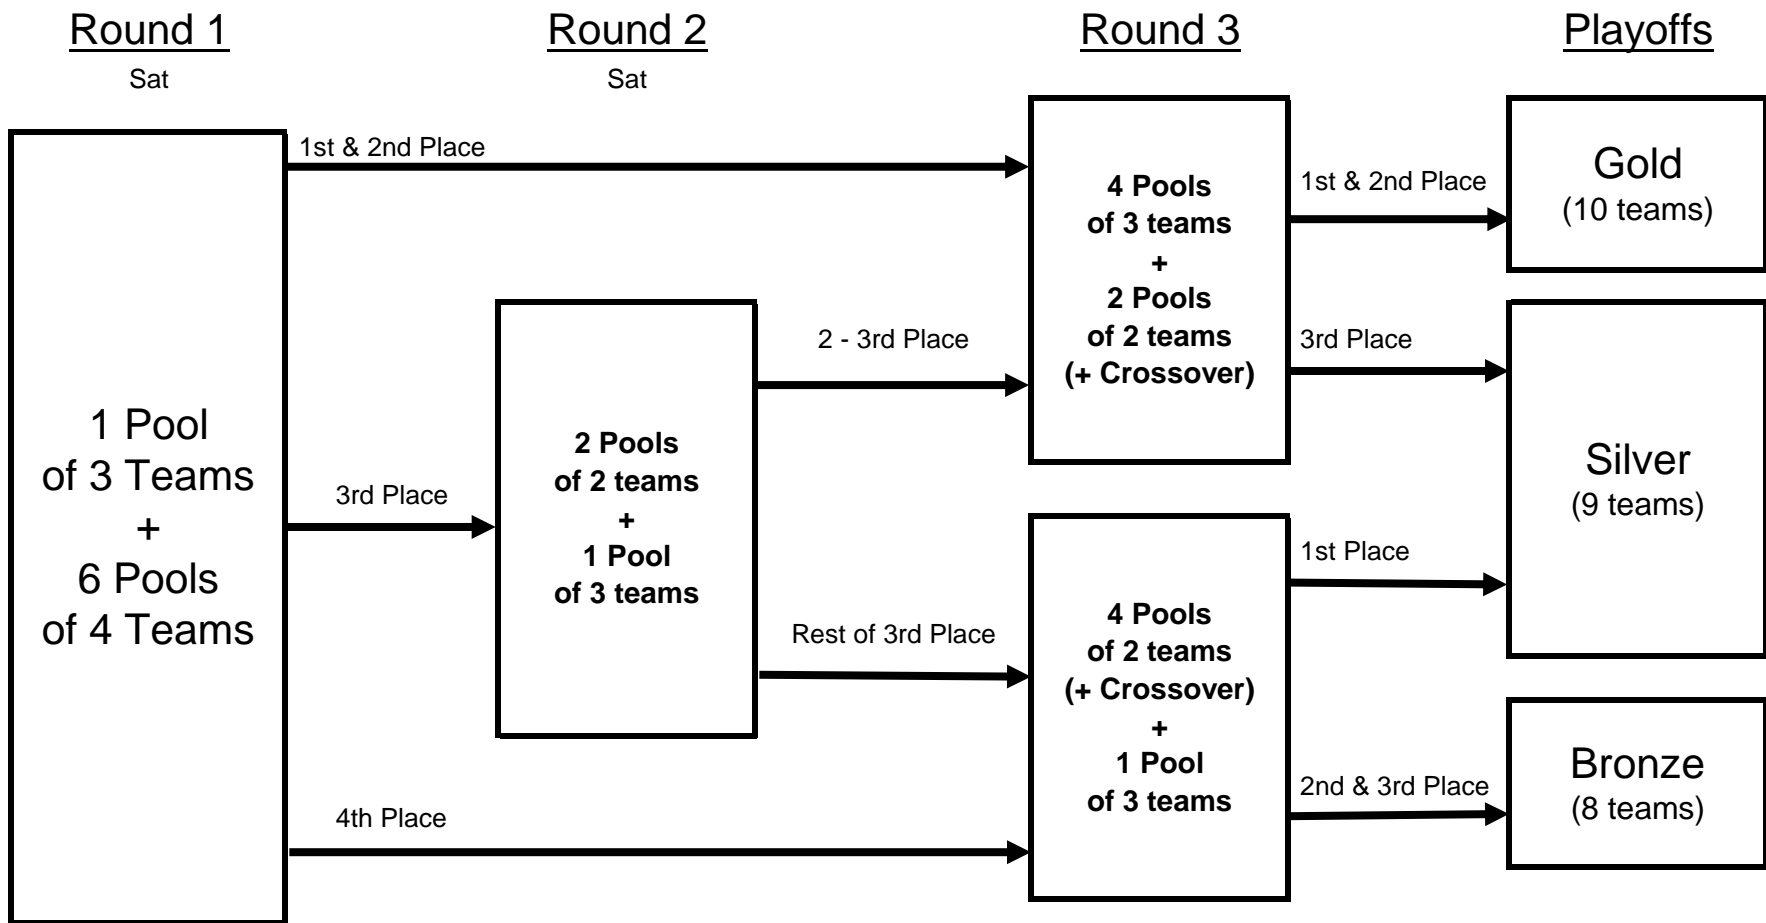

Rochester Can-Am 2019

For ages 18 (32 teams)

Sat Play Site: Main St Armory

Sun Play Sites: Main St Armory & East HS

For ages 17 (23 teams)

Sat & Sun Play Sites: Nazareth College & St John Fisher College

Rochester Can-Am 2019

For ages 16 (27 teams)

Sat Play Site: Pinnacle Athletics Campus

Sun Play Sites: Pinnacle Athletics Campus & Victor HS

For ages 15 (16 teams)

Sat Play Sites: Tri-County Sports Complex (TCSC) & Nazareth College

Sun Play Site: Tri-County Sports Complex (TCSC)

Rochester Can-Am 2019

For ages 14 (22 teams)

Sat Play Sites: Tri-Complex Sports Complex (TCSC) & Hot Shots
Sat Play Site: Gates-Chili HS