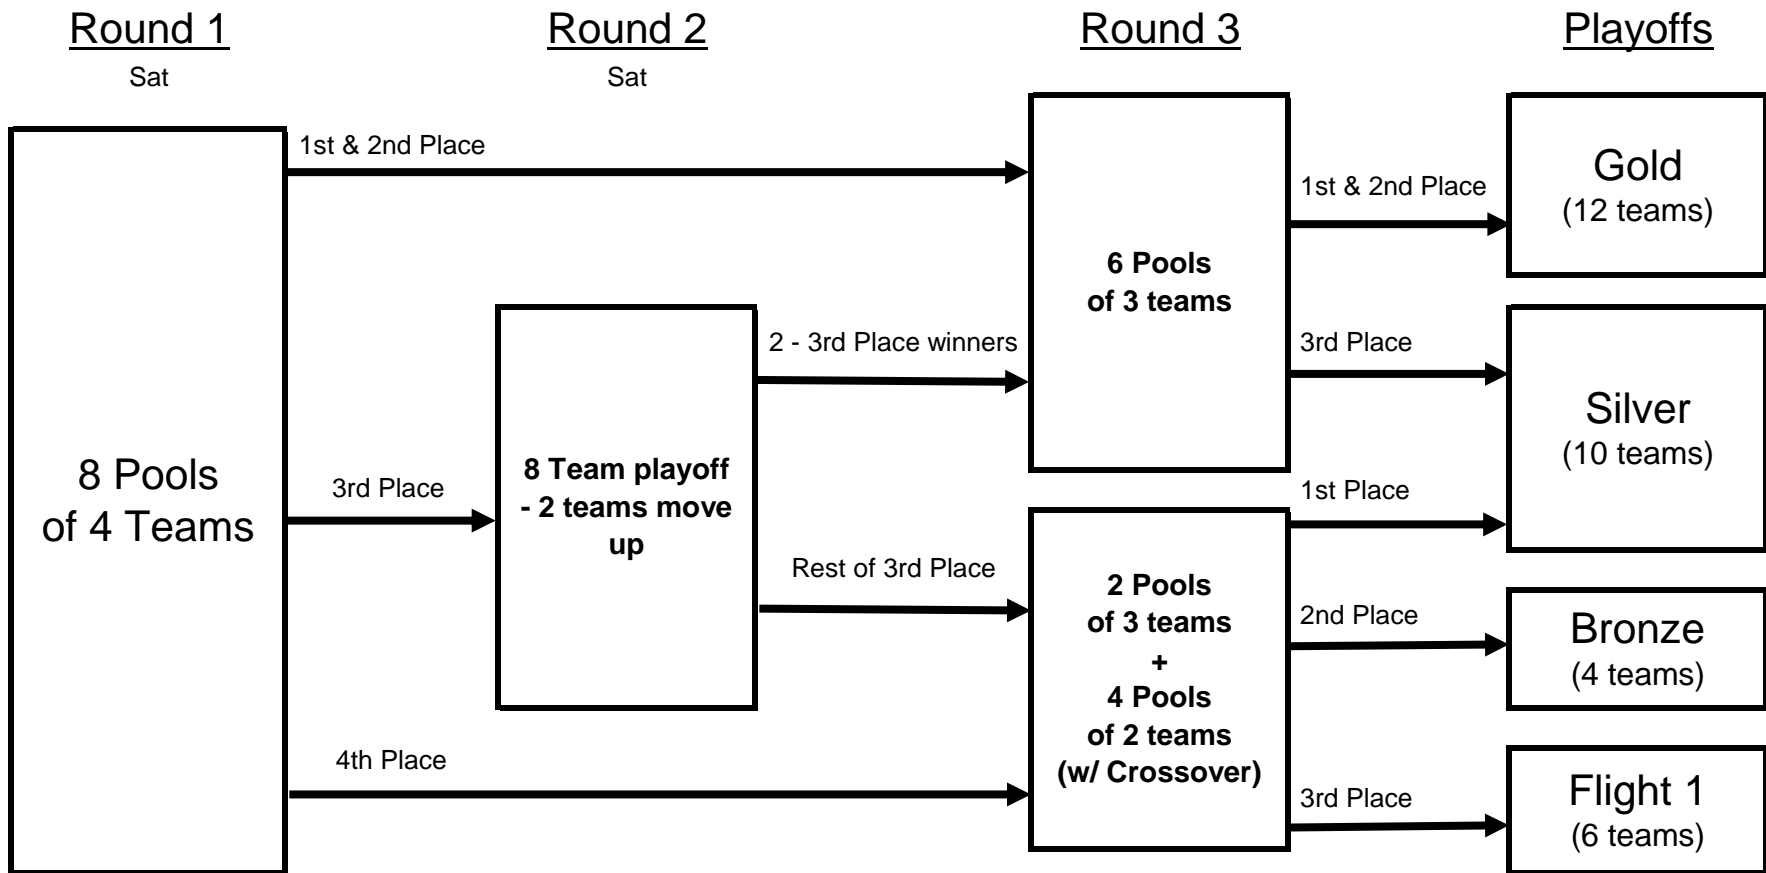

Rochester Can-Am 2019

For ages 18 (32 teams)

Sat Play Site: Main St Armory

Sun Play Sites: Main St Armory & East HS

For ages 17 (23 teams)

Sat & Sun Play Sites: Nazareth College & St John Fisher College

Rochester Can-Am 2019

For ages 16 (27 teams)

Sat Play Site: Pinnacle Athletics Campus

Sun Play Sites: Pinnacle Athletics Campus & Victor HS

For ages 15 (16 teams)

Sat Play Sites: Tri-County Sports Complex (TCSC) & Nazareth College

Sun Play Site: Tri-County Sports Complex (TCSC)

Rochester Can-Am 2019

For ages 14 (22 teams)

Sat Play Sites: Tri-Complex Sports Complex (TCSC) & Hot Shots
Sat Play Site: Gates-Chili HS