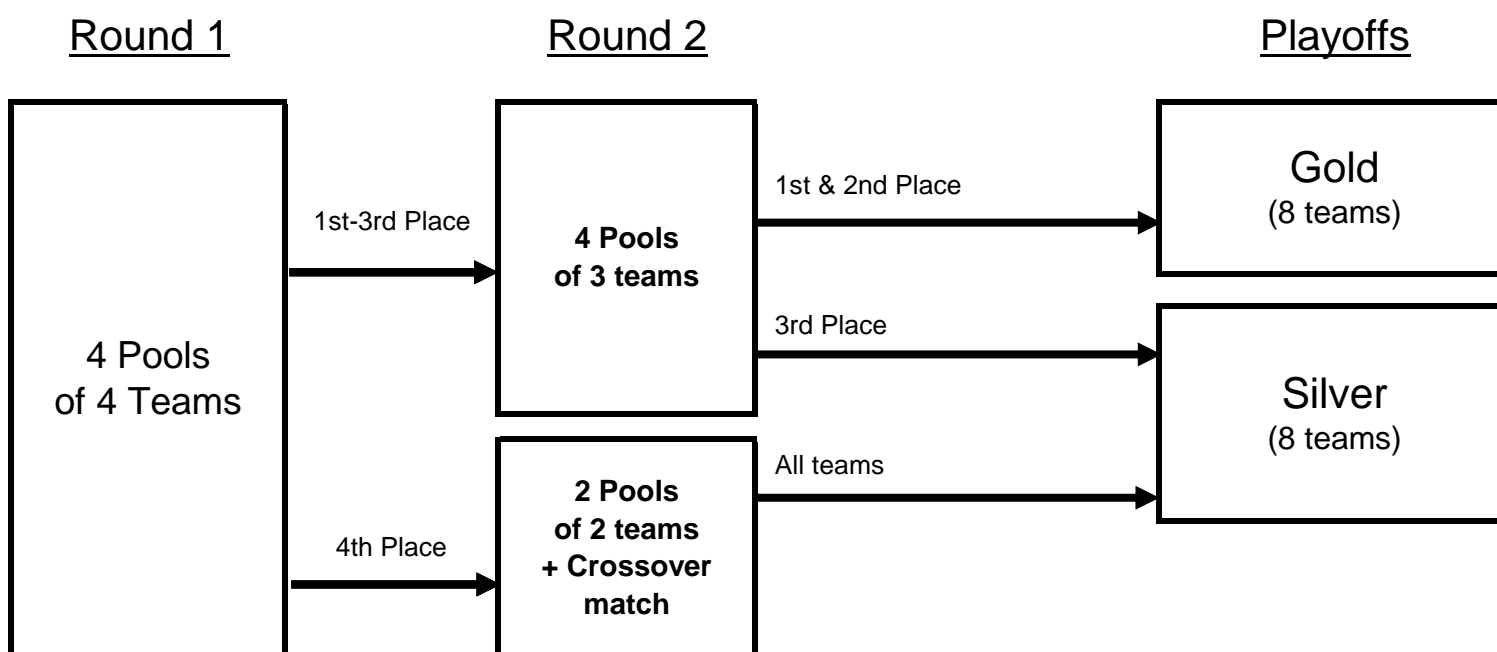

For ages 16 (27 teams)

Sat Play Site: Pinnacle Athletics Campus

Sun Play Sites: Pinnacle Athletics Campus & Victor HS

For ages 15 (16 teams)

Sat Play Sites: Tri-County Sports Complex (TCSC) & Nazareth College

Sun Play Site: Tri-County Sports Complex (TCSC)

Rochester Can-Am 2019

For ages 14 (22 teams)

Sat Play Sites: Tri-Complex Sports Complex (TCSC) & Hot Shots
Sat Play Site: Gates-Chili HS