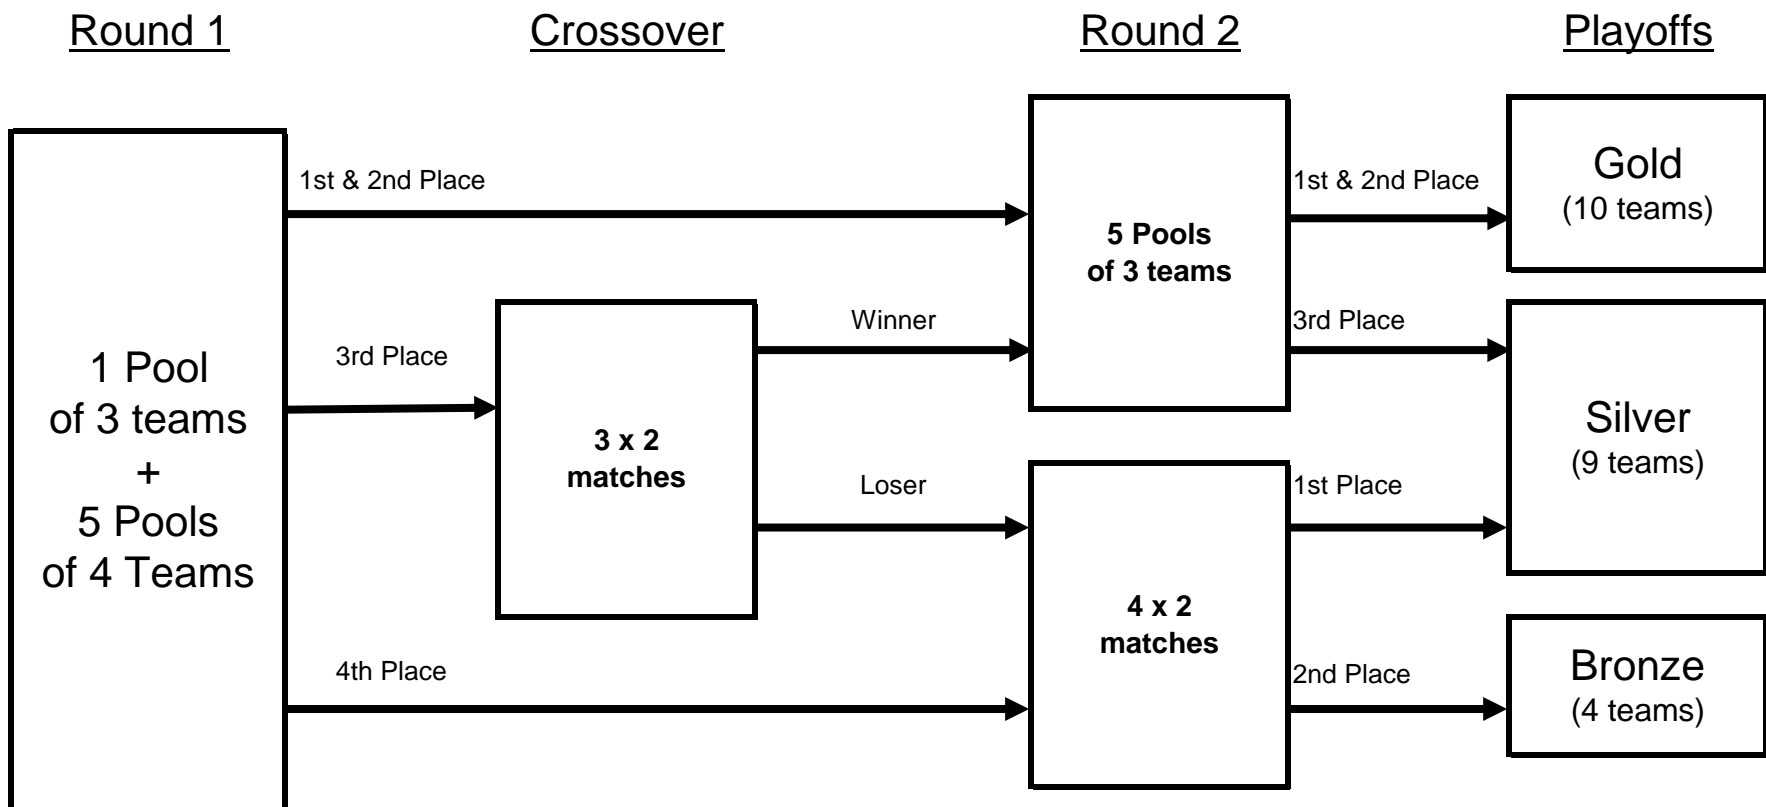

Rochester Can-Am 2019

For ages 18 (32 teams)

Sat Play Site: Main St Armory

Sun Play Sites: Main St Armory & East HS

For ages 17 (23 teams)

Sat & Sun Play Sites: Nazareth College & St John Fisher College

Rochester Can-Am 2019

For ages 16 (27 teams)

Sat Play Site: Pinnacle Athletics Campus

Sun Play Sites: Pinnacle Athletics Campus & Victor HS

For ages 15 (16 teams)

Sat Play Sites: Tri-County Sports Complex (TCSC) & Nazareth College

Sun Play Site: Tri-County Sports Complex (TCSC)

Rochester Can-Am 2019

For ages 14 (22 teams)

Sat Play Sites: Tri-Complex Sports Complex (TCSC) & Hot Shots
Sat Play Site: Gates-Chili HS