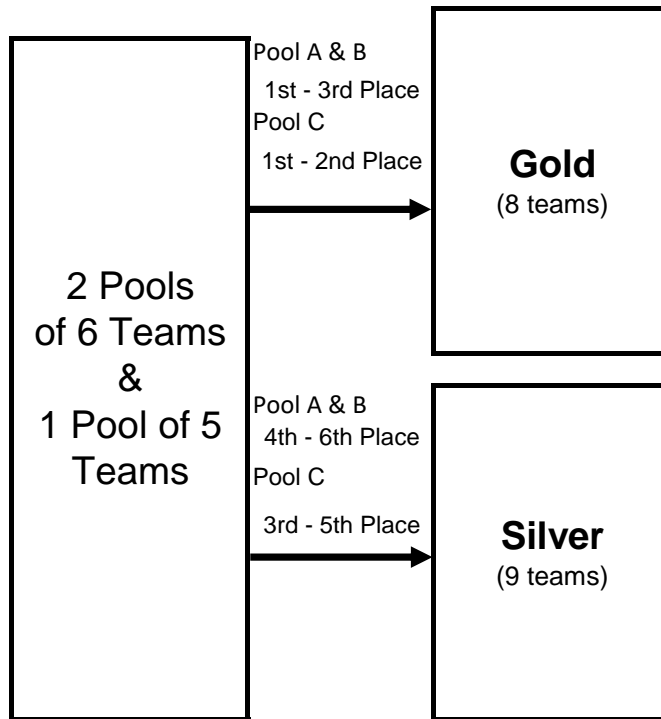

Molten Winter Can-Am 2022

For ages 18 & 17 (17 teams)

Sat & Sun Play Site: Main St Armory

Round 1

Sat & Sun

Round 2

Sun

For ages 16 (13 teams)

Sat & Sun Play Site: Pinnacle

Round 1

Sat & Sun

Round 2

Sun

Molten Winter Can-Am 2022

For ages 15 (10 teams)

Sat & Sun Play Site: Pinnacle

Round 1

Sat & Sun

Round 2

Sun

For ages 14 (11 teams)

Sat & Sun Play Site: Tri-County Sports Complex

Round 1

Sat & Sun

Round 2

Sun