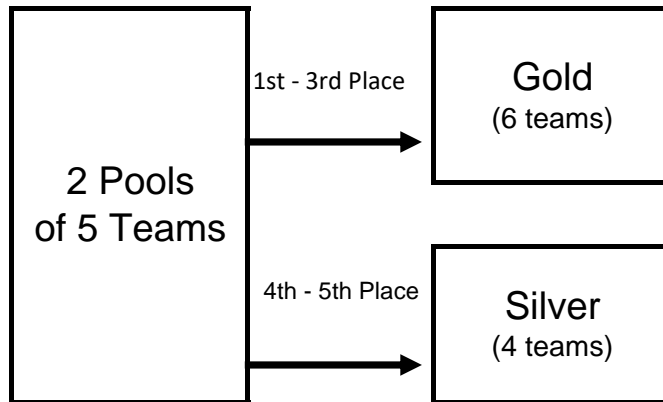

Sat & Sun Play Site: Pinnacle

Round 1

Sat & Sun

Round 2

Sun

Molten Winter Can-Am 2022

For ages 15 (10 teams)

Sat & Sun Play Site: Pinnacle

Round 1

Sat & Sun

Round 2

Sun

For ages 14 (11 teams)

Sat & Sun Play Site: Tri-County Sports Complex

Round 1

Sat & Sun