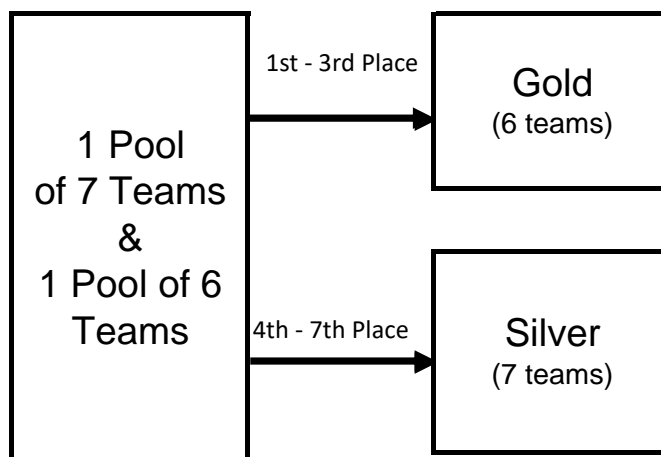

Sat & Sun Play Site: Pinnacle

Round 1

Sat & Sun

Round 2

Sun

Molten Winter Can-Am 2022

For ages 15 (10 teams)

Sat & Sun Play Site: Pinnacle

Round 1

Sat & Sun

Round 2

Sun

For ages 14 (11 teams)

Sat & Sun Play Site: Tri-County Sports Complex

Round 1

Sat & Sun