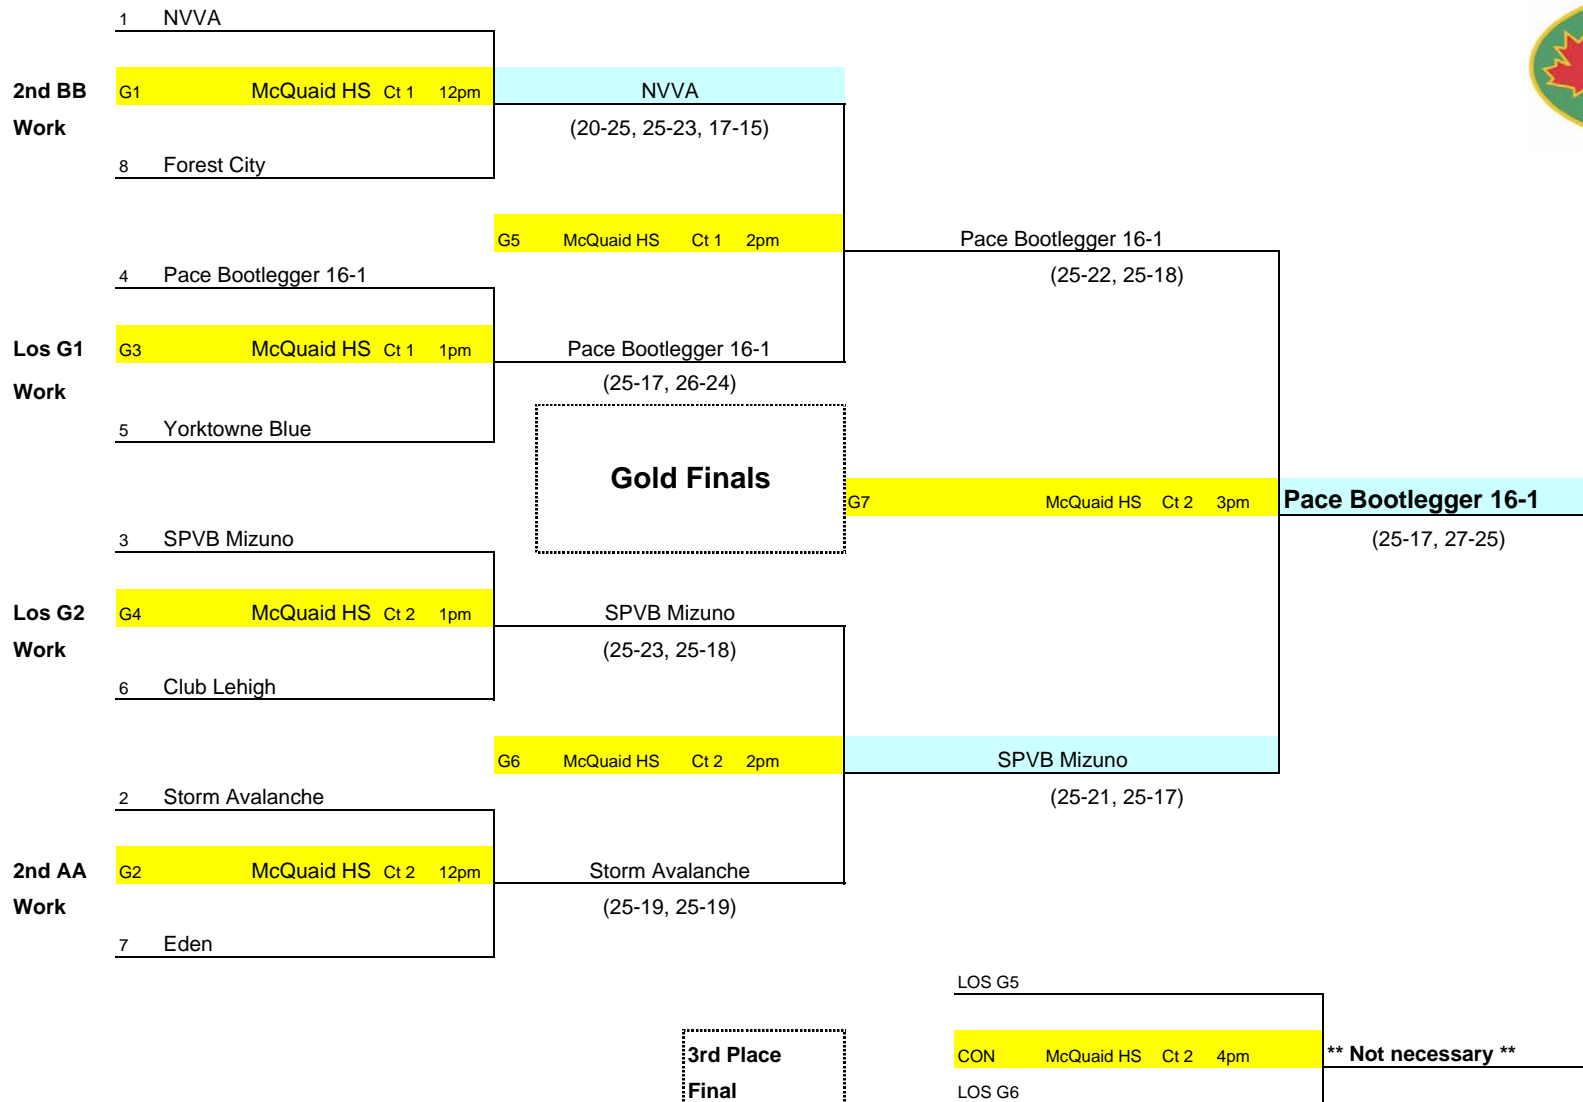

Rochester Can-Am 2010 16s Playoffs

Rochester Can-Am 2010 16s Playoffs

Rochester Can-Am 2010 16s Playoffs

Finish	Team Name	Accepted/Declined Bid	Team Code
1	Pace Bootlegger 16-1	Accepted	mj6paceb1we
2	SPVB Mizuno	Accepted	mj6spvbb1gl
T-3	NVVA	Accepted	mj6nvvai1ch
T-3	Storm Avalanche	Declined	mj6savbc1ca
T-5	Yorktowne Blue		mj6yorkt1ke
T-5	Club Lehigh		mj6clehi1ke
T-5	Eden		mj6edvbc1we
T-5	Forest City		mj6fc16u1ca
9	Southtowns		mj6south1we
10	LIVBC Regional		mj6livbm2ge
T-11	Orlando Gold Black		mj6ogold1fl
T-11	Beantown		mj6btjvb1ne
T-13	Pace Bootlegger 16-2		mj6paceb2we
T-13	Warren Sixpak		mj6waren1ge
T-13	Victor VBC		mj6vicvb1we
T-13	RVC 16-2		mj6rvclr2od
T-17	Lakeside Dockers		mj6lakeg1ie
T-17	Premiere		mj6hilvb1we